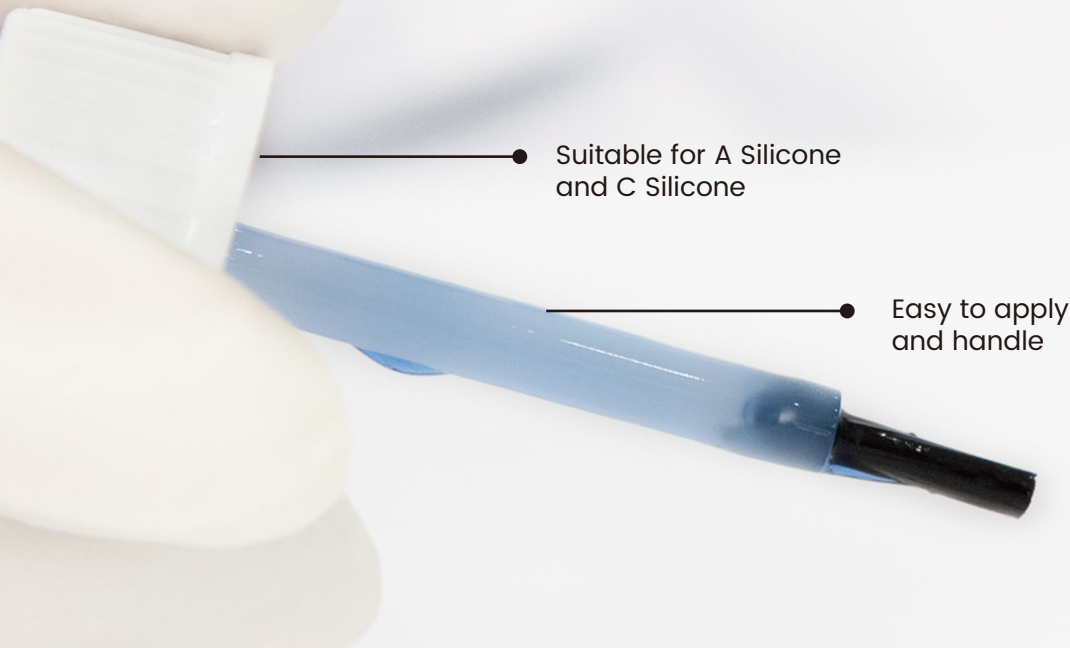

## PERFIT Tray Adhesive

Convenient and efficient impression accessory

## Tray Adhesive for all VPS Materials.

PERFIT Tray Adhesive guarantees excellent adhesion between VPS-based impression materials and metal or plastic trays. The product is remarkably easy to apply and straightforward to use. Impressions can be placed in the tray just 30 minutes after a brief application period of 3 minutes (max) .

# HUGE PERFIT Tray Adhesive

Indication :

To offer reliable adhesion between impression tray and silicone impression material.

● Suitable for A Silicone and C Silicone

● Easy to apply and handle

01

02

Short setting time after application

Drying Time < 3 minutes

● Does not create thickness

● Blue colour visual control