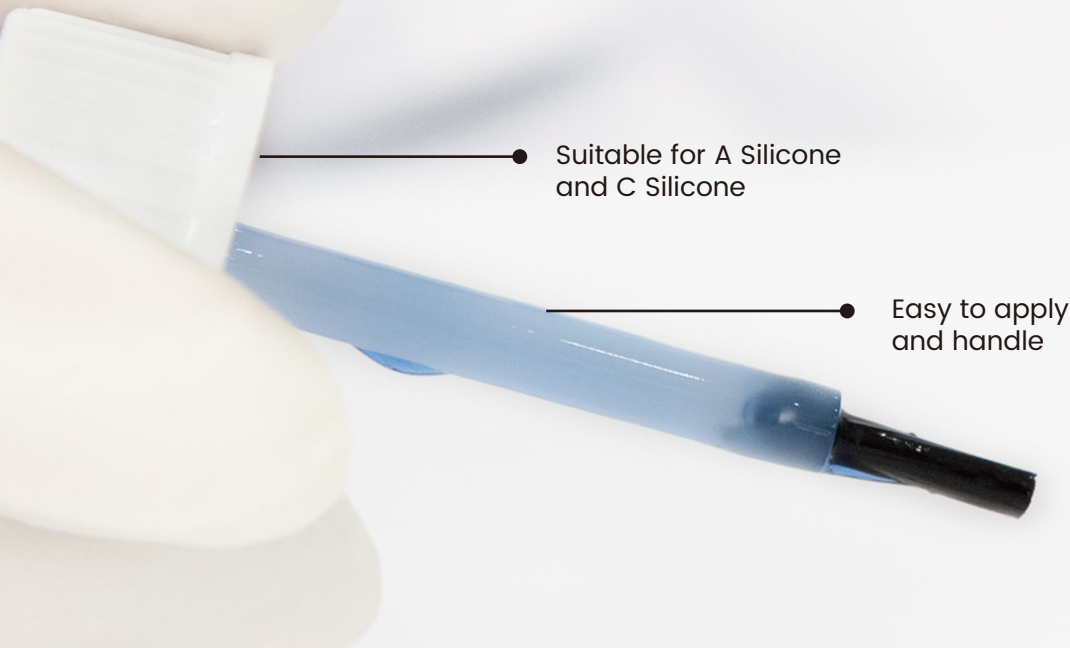

HUGE

PERFIT Tray Adhesive

Convenient and efficient impression accessory

Tray Adhesive for all VPS Materials.

PERFIT Tray Adhesive guarantees excellent adhesion between VPS-based impression materials and metal or plastic trays. The product is remarkably easy to apply and straightforward to use. Impressions can be placed in the tray just 30 minutes after a brief application period of 3 minutes (max) .

HUGE PERFIT Tray Adhesive

Indication :

To offer reliable adhesion between impression tray and silicone impression material.

• Suitable for A Silicone and C Silicone

• Easy to apply and handle

Short setting time after application

Drying Time < 3 minutes

• Does not create thickness

• Blue colour visual control

Technical Parameters

PERFIT Tray Adhesive	
Drying Time	3:00
Bonding Strength (30min)	0.2N/mm ²
Color	Blue
Shelf Life	3 Years

*Data from HUGE Lab

Order Information

PERFIT Tray Adhesive	
Standard	10ml Bottle

Shandong Huge Dental Material Corporation

Add /No.68 Shanhai Road, Donggang District, Rizhao City, Shandong Province, 276800, P.R. China.